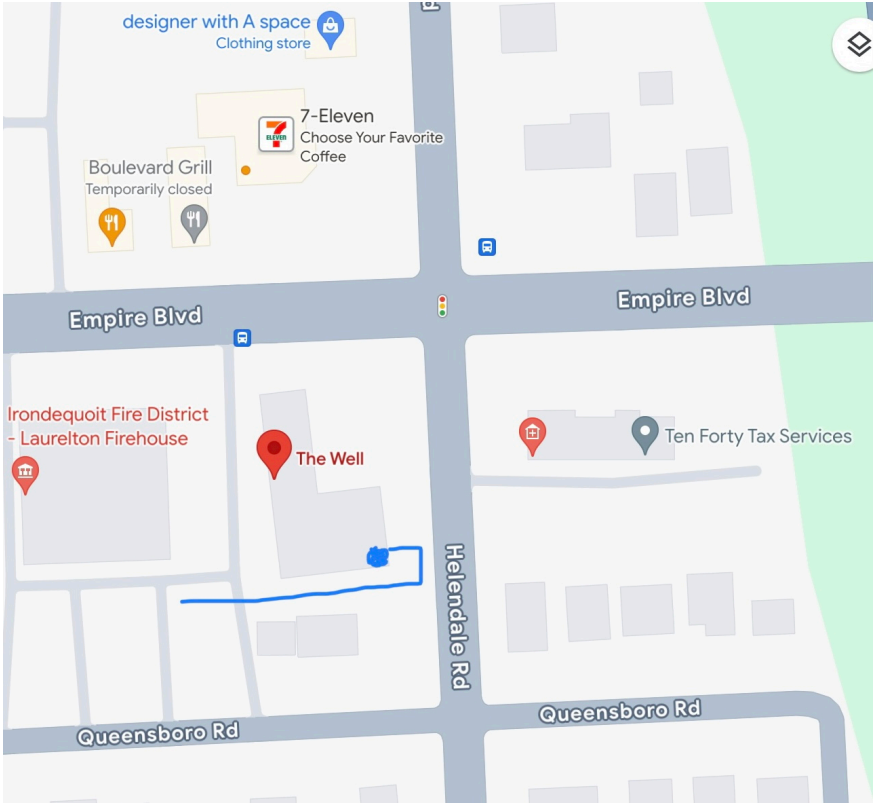

The Well Church
335 Helendale Road

- * Take Route 590 to Empire Blvd.
- * From 590 North, turn left onto Empire; from 590 South, turn right onto Empire.
- * Turn left onto Helendale Road.
- * Turn Right onto Queensboro Road.
- * The Well's parking lot will be on your right.

- * Follow the sidewalk (blue line) along the back of the church to the door on the back corner. Go up the stairs inside.